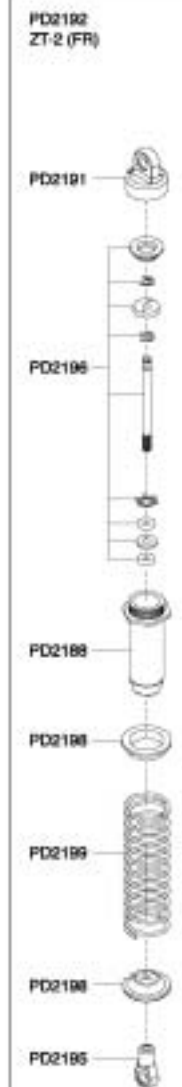

<http://www.thundertiger.com>
<http://www.acehobby.com>

FRONT ASSEMBLY

CHASSIS ASSEMBLY

ZK-2/ ZT-2 RTR PARTS LIST

AQ0592 RS ESC & RX SET

AQ1487 C1016 SERVO GEAR SET

PD2101 ANTENNA TUBE AND CAP

PD2103 ARM MOUNT (FR&RR), ZT&ZK

PD2102 CHASSIS, ZT&ZK

PD2104 FR SUSPENSION ARM, ZT&ZK

PD2105 RR SUSPENSION ARM, ZT&ZK

PD2106 RR HUB CARRIER, ZT&ZK

PD2107 CASTER BLOCK SET, ZT&ZK

PD2108 STEERING BLOCK, ZT&ZK

PD2109 SHOCK TOWERS (FR&RR), ZT