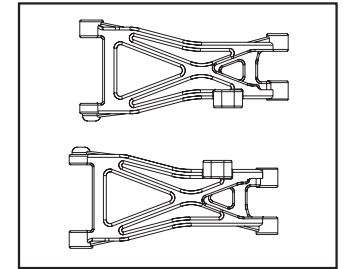

<http://www.thundertiger.com>
<http://www.acehobby.com>

FRONT ASSEMBLY

CHASSIS ASSEMBLY

ZK-2/ ZT-2 RTR PARTS LIST

AQ0592 RS ESC & RX SET

AQ1487 C1016 SERVO GEAR SET

PD2101 ANTENNA TUBE AND CAP

PD2103 ARM MOUNT (FR&RR), ZT&ZK

PD2102 CHASSIS, ZT&ZK

PD2104 FR SUSPENSION ARM, ZT&ZK

PD2105 RR SUSPENSION ARM, ZT&ZK

PD2106 RR HUB CARRIER, ZT&ZK

PD2107 CASTER BLOCK SET, ZT&ZK

PD2108 STEERING BLOCK, ZT&ZK

PD2109 SHOCK TOWERS (FR&RR), ZT