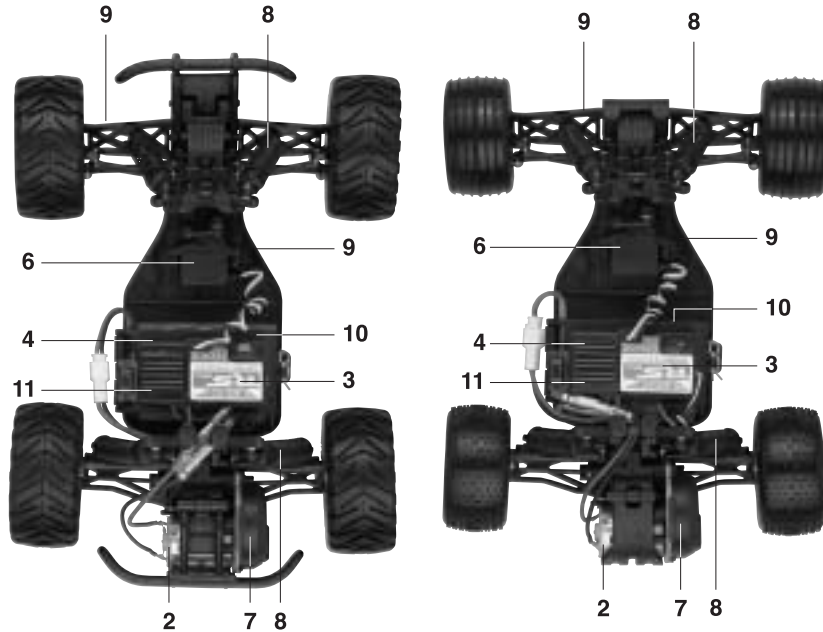

**1/18 2WD
MINI MONSTER TRUCK & STADIUM TRUCK**

1. Super Combo includes everything you need, no extras to buy
2. Equipped stock super 280 motor.
3. ACE R/C PCM/FM 2-channel Ace R/C RS radio system with pistol controller
4. Digital IC decoder integrates receiver and ESC functions
  Built-in over-current protection save the RS module from motor damage
5. Automatic Throttle Lock (A-T-L) prevents potentially dangerous situations caused by incorrect switching operation.
6. Replaceable micro size servo
7. Three-gear transmission with 1/10th grade differential
8. Fully independent suspension w/ oil filled shocks
9. Race tough composite parts
10. Powerful 1100mAh, 6-cell rechargeable NiMh power packs with overnight AC charger included
11. Anodized aluminum heat sink

Included.....

1/18 ELECTRIC POWERED
2WD

SPECIFICATIONS:
Length: 240mm (9.4")
Width: 182mm (7.2")
Height: 80mm (3.15")
Wheelbase: 146mm (5.75")
Ground Clearance: 18mm (.7")

AC Power Charger   280 Motor   NiMH Battery Pack   RS Receiver   Mini Servo