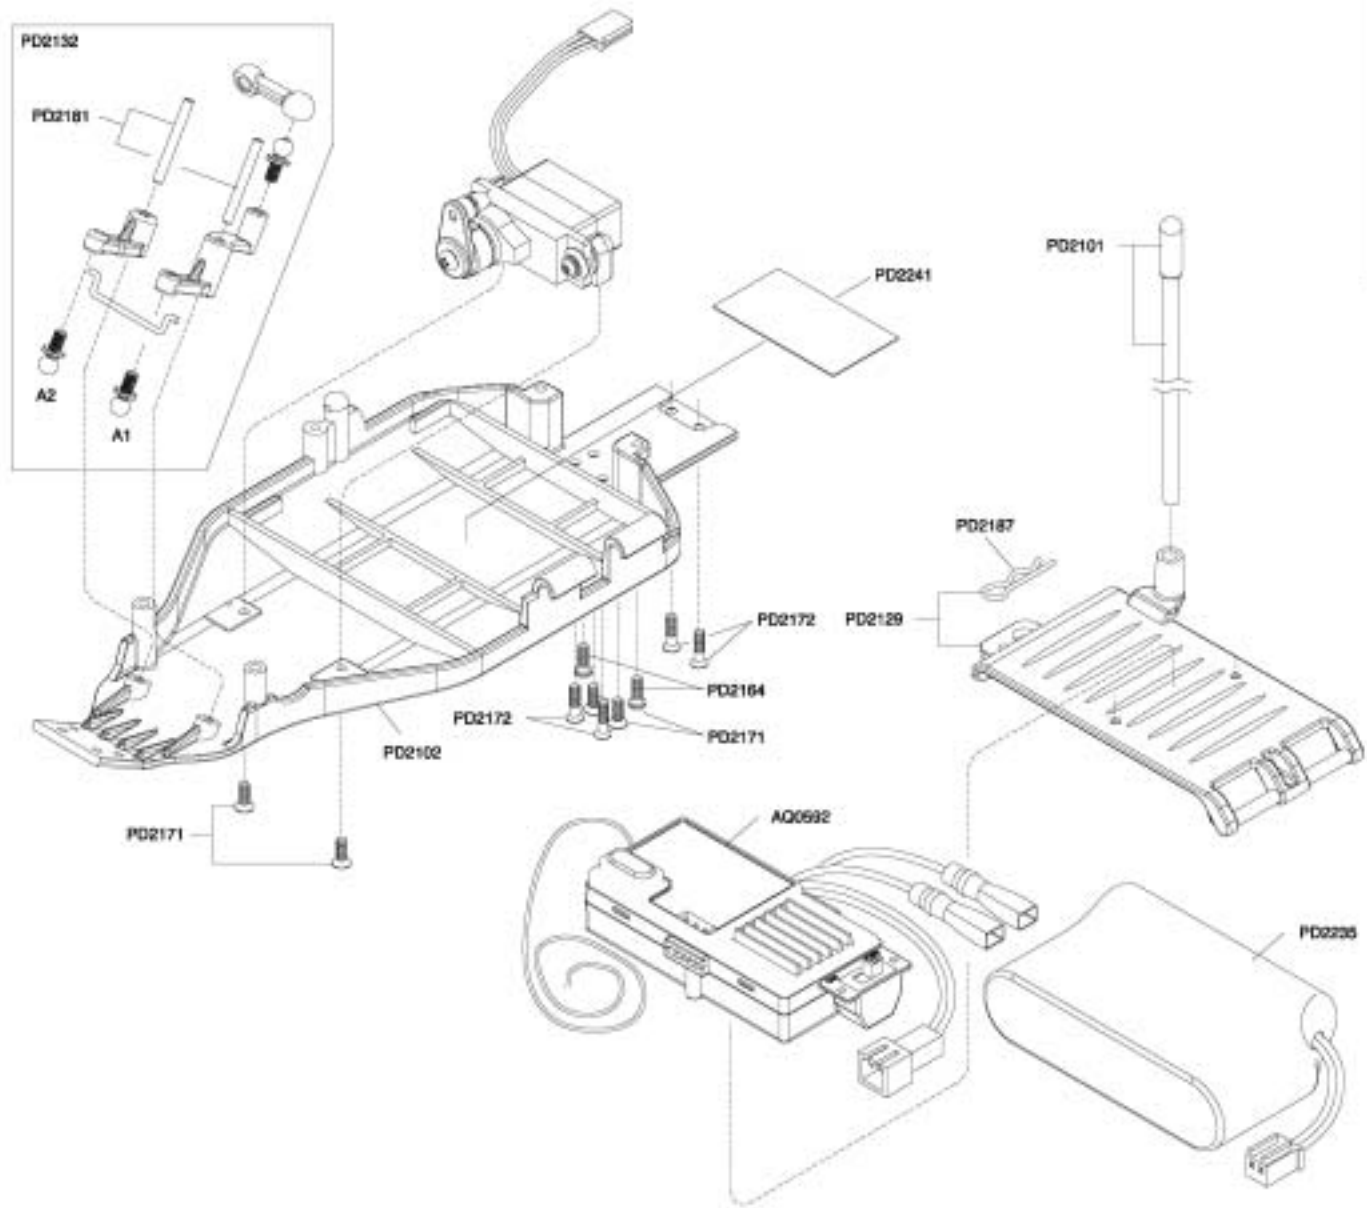

<http://www.thundertiger.com>
<http://www.acehobby.com>

FRONT ASSEMBLY

CHASSIS ASSEMBLY

ZK-2/ ZT-2 RTR PARTS LIST

AQ0592 RS ESC & RX SET

AQ1487 C1016 SERVO GEAR SET

PD2101 ANTENNA TUBE AND CAP

PD2103 ARM MOUNT (FR&RR), ZT&ZK