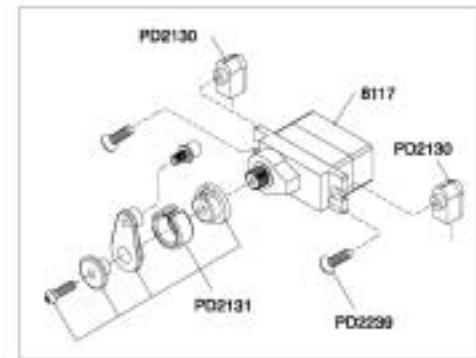

CHASSIS ASSEMBLY