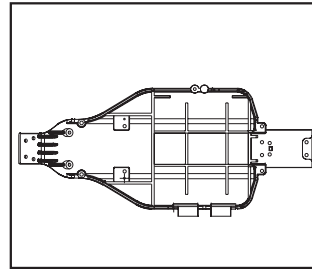

<http://www.thundertiger.com>
<http://www.acehobby.com>

FRONT ASSEMBLY

CHASSIS ASSEMBLY

ZK-2/ ZT-2 RTR PARTS LIST

AQ0592 RS ESC & RX SET

AQ1487 C1016 SERVO GEAR SET

PD2101 ANTENNA TUBE AND CAP

PD2103 ARM MOUNT (FR&RR), ZT&ZK