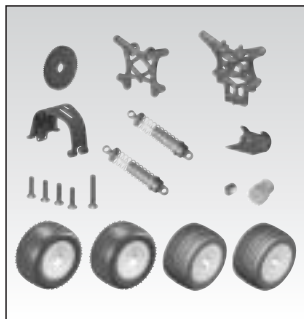

PD2237 CONVERSION KIT FOR
ZK TO ZT

★ Factory radio & motor upgrading suggestions.