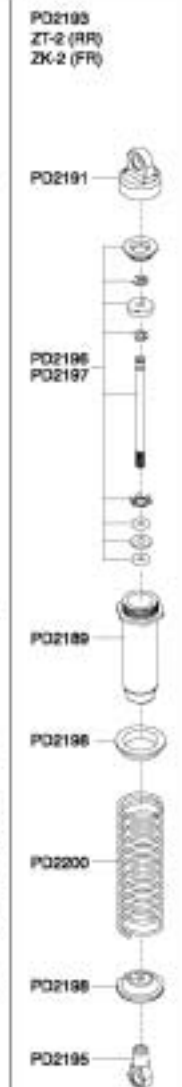

<http://www.thundertiger.com>
<http://www.acehobby.com>

FRONT ASSEMBLY

CHASSIS ASSEMBLY

ZK-2/ ZT-2 RTR PARTS LIST

AQ0592 RS ESC & RX SET

AQ1487 C1016 SERVO GEAR SET

PD2101 ANTENNA TUBE AND CAP

PD2103 ARM MOUNT (FR&RR), ZT&ZK

PD2102 CHASSIS, ZT&ZK

PD2104 FR SUSPENSION ARM, ZT&ZK

PD2105 RR SUSPENSION ARM, ZT&ZK

PD2106 RR HUB CARRIER, ZT&ZK

PD2107 CASTER BLOCK SET, ZT&ZK

PD2108 STEERING BLOCK, ZT&ZK

PD2109 SHOCK TOWERS (FR&RR), ZT