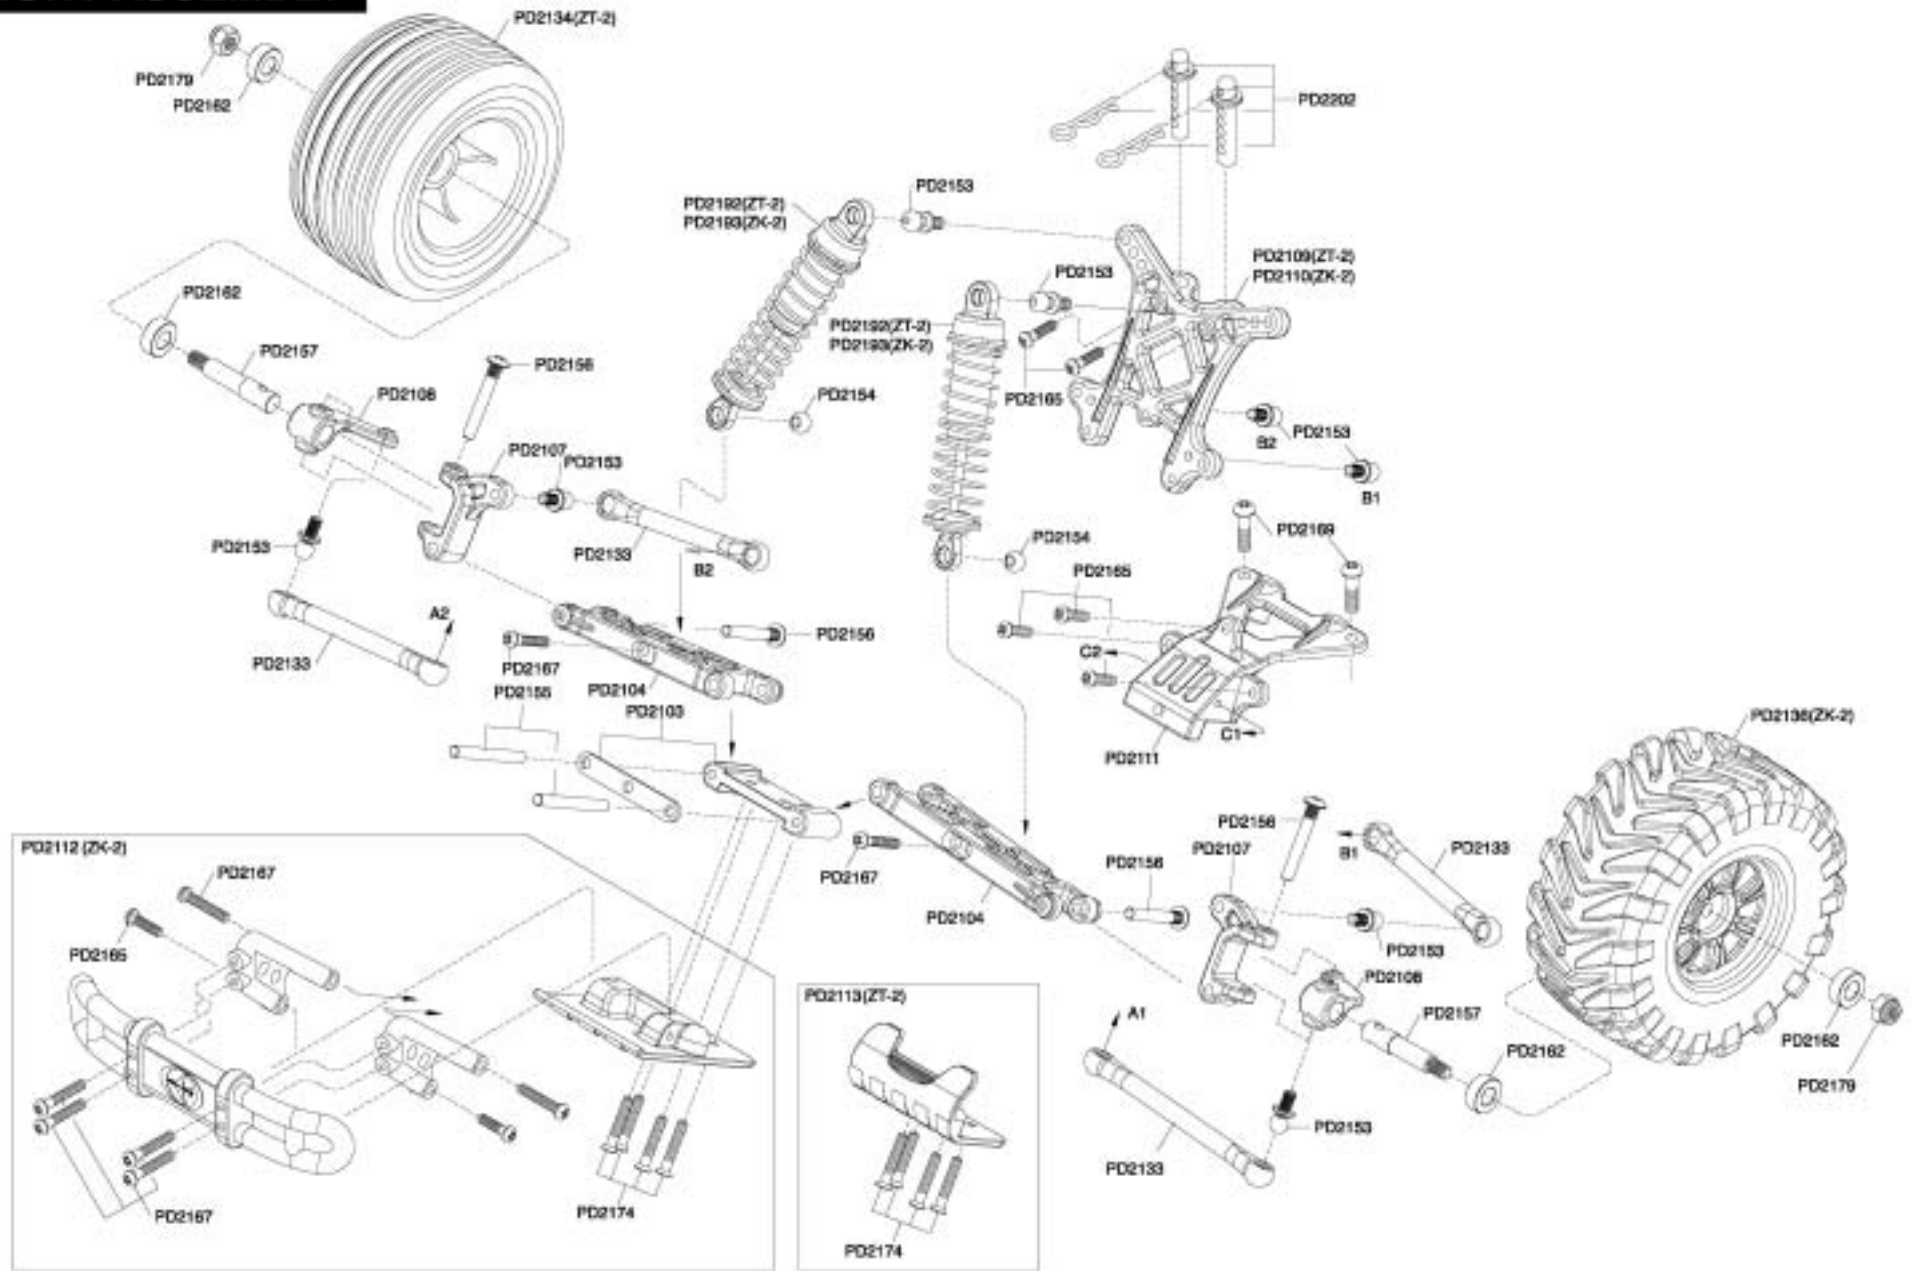

PARTS CATALOG FOR ZK-2/ ZT-2 RTR CAR

ZK2

No.6551-FS

1/18 2WD
MINI MONSTER TRUCK & STADIUM TRUCK

ZT2

No.6552-FS

Manufactured by **THUNDER TIGER CORPORATION**
Distributed in North America by **ACE HOBBY DISTRIBUTORS, INC.**

<http://www.thundertiger.com>
<http://www.acehobby.com>

FRONT ASSEMBLY

CHASSIS ASSEMBLY

ZK-2/ ZT-2 RTR PARTS LIST

AQ0592 RS ESC & RX SET

AQ1487 C1016 SERVO GEAR SET

PD2101 ANTENNA TUBE AND CAP

PD2103 ARM MOUNT (FR&RR), ZT&ZK