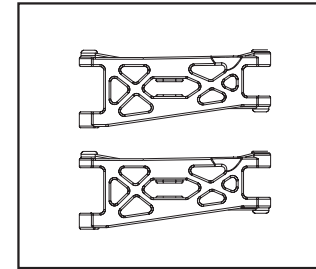

<http://www.thundertiger.com>
<http://www.acehobby.com>

FRONT ASSEMBLY

CHASSIS ASSEMBLY

ZK-2/ ZT-2 RTR PARTS LIST

AQ0592 RS ESC & RX SET

AQ1487 C1016 SERVO GEAR SET

PD2101 ANTENNA TUBE AND CAP

PD2103 ARM MOUNT (FR&RR), ZT&ZK

PD2102 CHASSIS, ZT&ZK

PD2104 FR SUSPENSION ARM, ZT&ZK

PD2105 RR SUSPENSION ARM, ZT&ZK

PD2106 RR HUB CARRIER, ZT&ZK

PD2107 CASTER BLOCK SET, ZT&ZK

PD2108 STEERING BLOCK, ZT&ZK

PD2109 SHOCK TOWERS (FR&RR), ZT