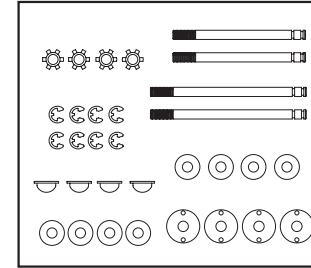

PD2197 SHOCK REBUILD KIT,ZK