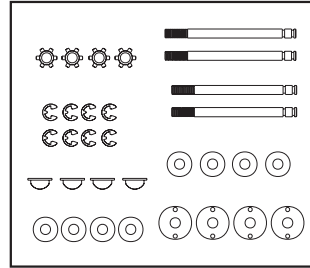

PD2196 SHOCK REBUILD KIT,ZT