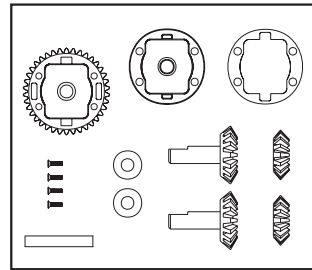

PD2102 CHASSIS, ZT&ZK

PD2104 FR SUSPENSION ARM, ZT&ZK

PD2105 RR SUSPENSION ARM, ZT&ZK

PD2106 RR HUB CARRIER, ZT&ZK

PD2107 CASTER BLOCK SET, ZT&ZK

PD2108 STEERING BLOCK, ZT&ZK

PD2109 SHOCK TOWERS (FR&RR), ZT

PD2110 SHOCK TOWERS (FR&RR), ZK

PD2111 FR S. TOWER MOUNT, ZT&ZK

PD2112 FR BUMPER SET, ZK

PD2113 FR BUMPER SET, ZT

PD2114 RR BUMPER SET, ZK

PD2115 RR BUMPER SET, ZT

PD2116 DIFFERENTIAL SET, ZT&ZK

PD2117 DIFF. HOUSING SET, ZT&ZK