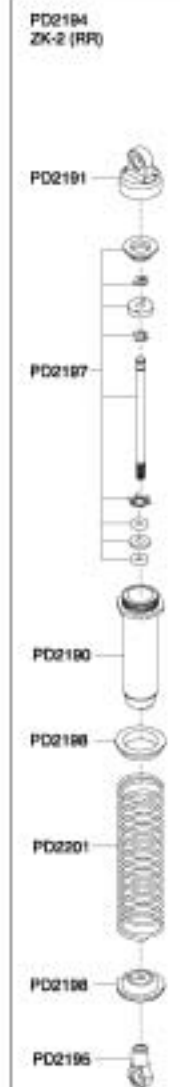

<http://www.thundertiger.com>
<http://www.acehobby.com>

FRONT ASSEMBLY

CHASSIS ASSEMBLY

ZK-2/ ZT-2 RTR PARTS LIST

AQ0592 RS ESC & RX SET

AQ1487 C1016 SERVO GEAR SET

PD2101 ANTENNA TUBE AND CAP

PD2103 ARM MOUNT (FR&RR), ZT&ZK

PD2102 CHASSIS, ZT&ZK

PD2104 FR SUSPENSION ARM, ZT&ZK

PD2105 RR SUSPENSION ARM, ZT&ZK

PD2106 RR HUB CARRIER, ZT&ZK

PD2107 CASTER BLOCK SET, ZT&ZK

PD2108 STEERING BLOCK, ZT&ZK

PD2109 SHOCK TOWERS (FR&RR), ZT