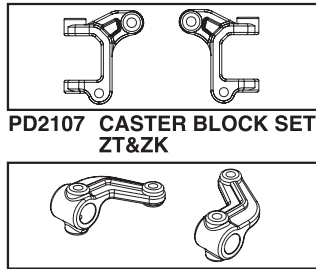

<http://www.thundertiger.com>
<http://www.acehobby.com>

FRONT ASSEMBLY

CHASSIS ASSEMBLY

ZK-2/ ZT-2 RTR PARTS LIST

AQ0592 RS ESC & RX SET

AQ1487 C1016 SERVO GEAR SET

PD2101 ANTENNA TUBE AND CAP

PD2103 ARM MOUNT (FR&RR), ZT&ZK

PD2102 CHASSIS, ZT&ZK

PD2104 FR SUSPENSION ARM, ZT&ZK

PD2105 RR SUSPENSION ARM, ZT&ZK

PD2106 RR HUB CARRIER, ZT&ZK

PD2107 CASTER BLOCK SET, ZT&ZK

PD2108 STEERING BLOCK, ZT&ZK

PD2109 SHOCK TOWERS (FR&RR), ZT

PD2110 SHOCK TOWERS (FR&RR), ZK

PD2111 FR S. TOWER MOUNT, ZT&ZK

PD2112 FR BUMPER SET, ZK

PD2113 FR BUMPER SET, ZT

PD2114 RR BUMPER SET, ZK

PD2115 RR BUMPER SET, ZT

PD2116 DIFFERENTIAL SET, ZT&ZK

PD2117 DIFF. HOUSING SET, ZT&ZK