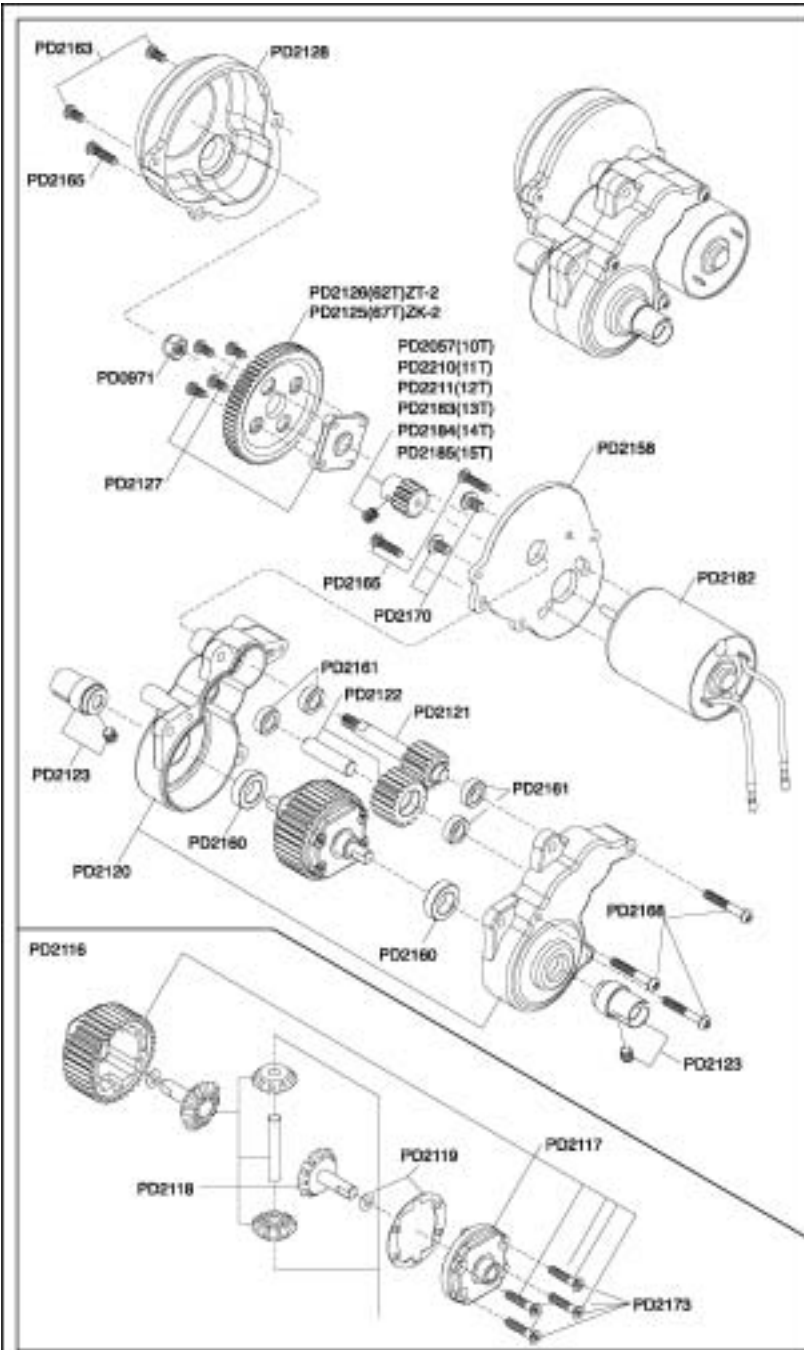

<http://www.thundertiger.com>
<http://www.acehobby.com>

FRONT ASSEMBLY

CHASSIS ASSEMBLY

ZK-2/ ZT-2 RTR PARTS LIST

AQ0592 RS ESC & RX SET

AQ1487 C1016 SERVO GEAR SET

PD2101 ANTENNA TUBE AND CAP

PD2103 ARM MOUNT (FR&RR), ZT&ZK