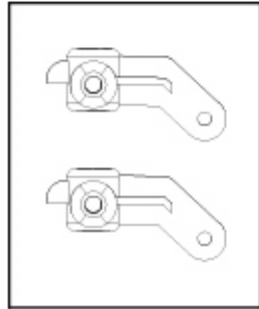

PD8158 ALUM. BULKHEAD SUPPORT

PD8164 FRONT AXLE