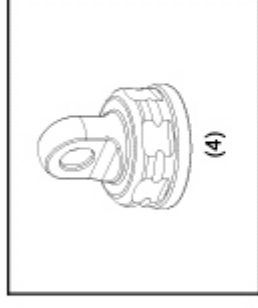

PD8089 SHOCK BODY