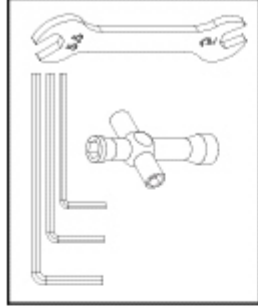

PD7782 ANTENNA BAG, 1/8