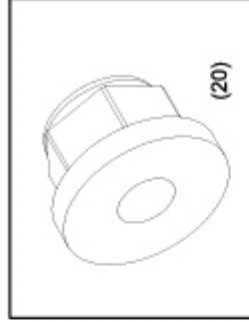

9286W AIRFIL TER(WHITE),
12/15

PD0193 LARGE NYLON TIE BAG

PD0756 FLANGE BALL BEARING,
5x8x2.5mm

PD0981 SPRING PIN

PD1713 R CLIPS(20)

PD6108-B PLASTIC NUT M3

PD7054 BUSHING, 3/16"x3/8"

PD7056 SHORT BALLSTUD