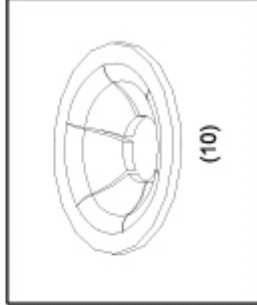

PD8200 BRAKE SHOE

PD8201 BARKE CAM

PD8202 SPUR GEAR 66T, 32PITCH

PD8203 BALL BEARING SET (2)

PD8204 BRAKE CAM CLIP (10)

PD8208 TUNED PIPE

PD8209 BODY SHIMS

PD8210 DIFF GEAR