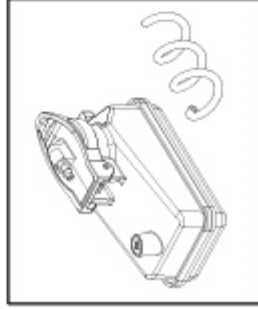

PD8175 HUB CARRIER

PD8176 REAR BODY MOUNT
SET

PD8182 CLUTCH BELL 15T