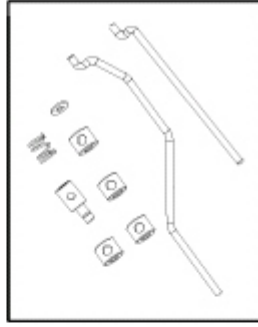

PD8154 PULL START ENG. MOUNT

PD8177 BALL CUP SET
(12)