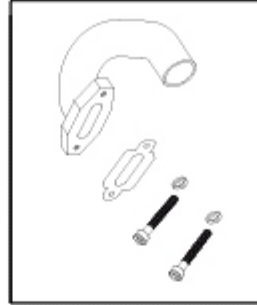

PD8200 BRAKE SHOE

PD8201 BARKE CAM

PD8202 SPUR GEAR 66T, 32PITCH

PD8203 BALL BEARING SET (2)

PD8204 BRAKE CAM CLIP (10)

PD8208 TUNED PIPE

PD8209 BODY SHIMS

PD8210 DIFF GEAR

PD8211 BRAKE DISC

PD8212 PRINTED BODY, YELLOW

PD8213 PRINTED BODY, BLUE

PD8214 PRINTED BODY, RED

PD8215 BODY DECAL SET

PD8216 CLEAR BODY SET W/DECAL

PD8217 LEFT OUTDRIVE HUB

PD8218 RIGHT OUTDRIVE HUB