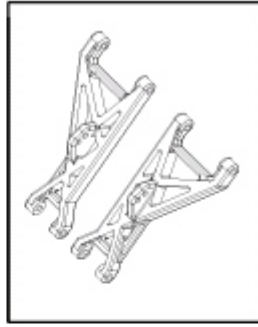

PD8095 SHOCK COLLAR

PHOENIX GT PARTS LIST

PD8097 SHOCK INNER O-RING

PD8098 SHOCK PISTON

PD8099 SHOCK CLIP

PD8151 CLUTCH SHOE & ASS.

PD8152 REAR BUMPER

PD8153 TRANSMISSION BRACE

PD8154 PULL START ENG. MOUNT

PD8155 TRANSMISSION MOUNT

PD8156 THROTTLE SERVO MOUNT

PD8157 FRONT BULKHEAD

PD8158 ALUM. BULKHEAD SUPPORT

PD8159 LEFT & RIGHT A-ARMS

PD8160 FRONT OUTER HING PIN

PD8161 FRONT INNER HING PIN