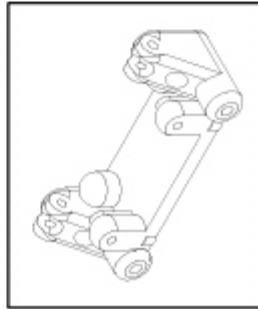

PD8095 SHOCK COLLAR

PHOENIX GT PARTS LIST

PD8097 SHOCK INNER O-RING

PD8098 SHOCK PISTON

PD8099 SHOCK CLIP

PD8151 CLUTCH SHOE & ASS.

PD8152 REAR BUMPER

PD8153 TRANSMISSION BRACE

PD8154 PULL START ENG. MOUNT

PD8155 TRANSMISSION MOUNT

PD8156 THROTTLE SERVO MOUNT

PD8157 FRONT BULKHEAD

PD8158 ALUM. BULKHEAD SUPPORT

PD8159 LEFT & RIGHT A-ARMS

PD8160 FRONT OUTER HING PIN

PD8161 FRONT INNER HING PIN