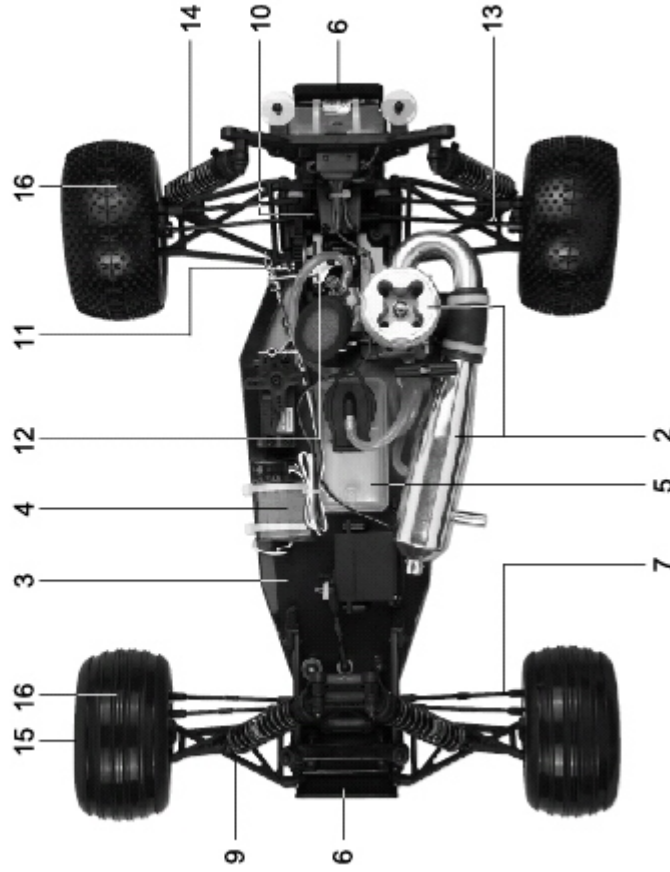

RED (2) HARD

PD8236 REAR SHOCK
 SPRING SET,16.4x72MM

PD8916 BODY CLIPS(L)

PHOENIX GT OPTIONAL PARTS LIST

MAY 2007

PART#	DESCRIPTION	NOTE
PD0667	BT MACH. SCREW,M3x8	
PD0668	BT MACH. SCREW,M3x10	
PD0677	CT H.M SCREW(20),M3x8	
PD0678	CT H.M SCREW(20),M3x10	
PD0680	CT MACH. SCREW,M3x14	
PD1194	SKH.M SCREW(20),M3x14	
PD1301	SELF-LOCK NUT	
PD1304	SELF-LOCK NUT	
PD1338	SOCKET SCREW(20),3x12	
PD1973	CT MACHINE SCREW,M4x12	
PD2240	TURNBUCKLE WRENCH,3.2MM	
PD6307	SK H.M SCREW (20),M3x6	
PD6308	SK H.M SCREW (20),M3x8	
PD7475	SOCKET SCREW(20),M3x10	
PD8100	ALUM. SHOCK CAP	
PD8101	ALUM. SHOCK BODY	
PD8221	SHOCK BUSHING	
PD8222	TURNBUCKLE SET	
PD8223	CT MACH. SCREW,M3x22	
PD8224	OPTIONAL ENGINE MOUNT	
PD8225	CFRP FRONT SHOCK TOWER	
PD8226	CFRP REAR SHOCK TOWER	
PD8227	ALUM. TUBE MOUNT	
PD8228	ALUM. TH/BK SERVO MOUNT	
PD8229	ALUM. FRONT AXLE	
PD8232	ALUM.ST.SERVO MOUNT	
PD8233	ALUM SHOCK BALL	
PD8234	SERVO SAVER TUBE & NUT	
PD8235	FRONT SHOCK SPRING SET,16.2x66MM	
PD8236	REAR SHOCK SPRING SET,16.4x72MM	
PD8916	BODY CLIPS(L)	