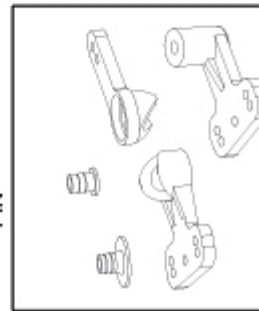

PD8154 PULL START ENG. MOUNT

PD8155 TRANSMISSION MOUNT

PD8156 THROTTLE SERVO MOUNT

PD8157 FRONT BULKHEAD

PD8158 ALUM. BULKHEAD SUPPORT

PD8159 LEFT & RIGHT A-ARMS

PD8160 FRONT OUTER HING PIN

PD8161 FRONT INNER HING PIN

PD8162 STEERING BLOCK

PD8163 STEERING BLOCK ARM

PD8164 FRONT AXLE

PD8165 KINGPIN

PD8166 SERVO SAVER SET

PD8167 ALUM. NOSE BRACE TUBE

PD8168 FRONT BODY MOUNT SET

PD8169 DRAG LINK