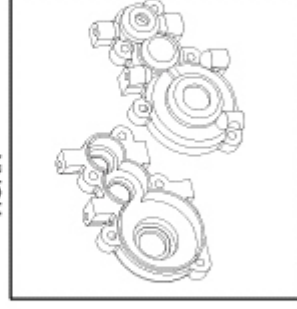

PD8195 IDLER GEAR