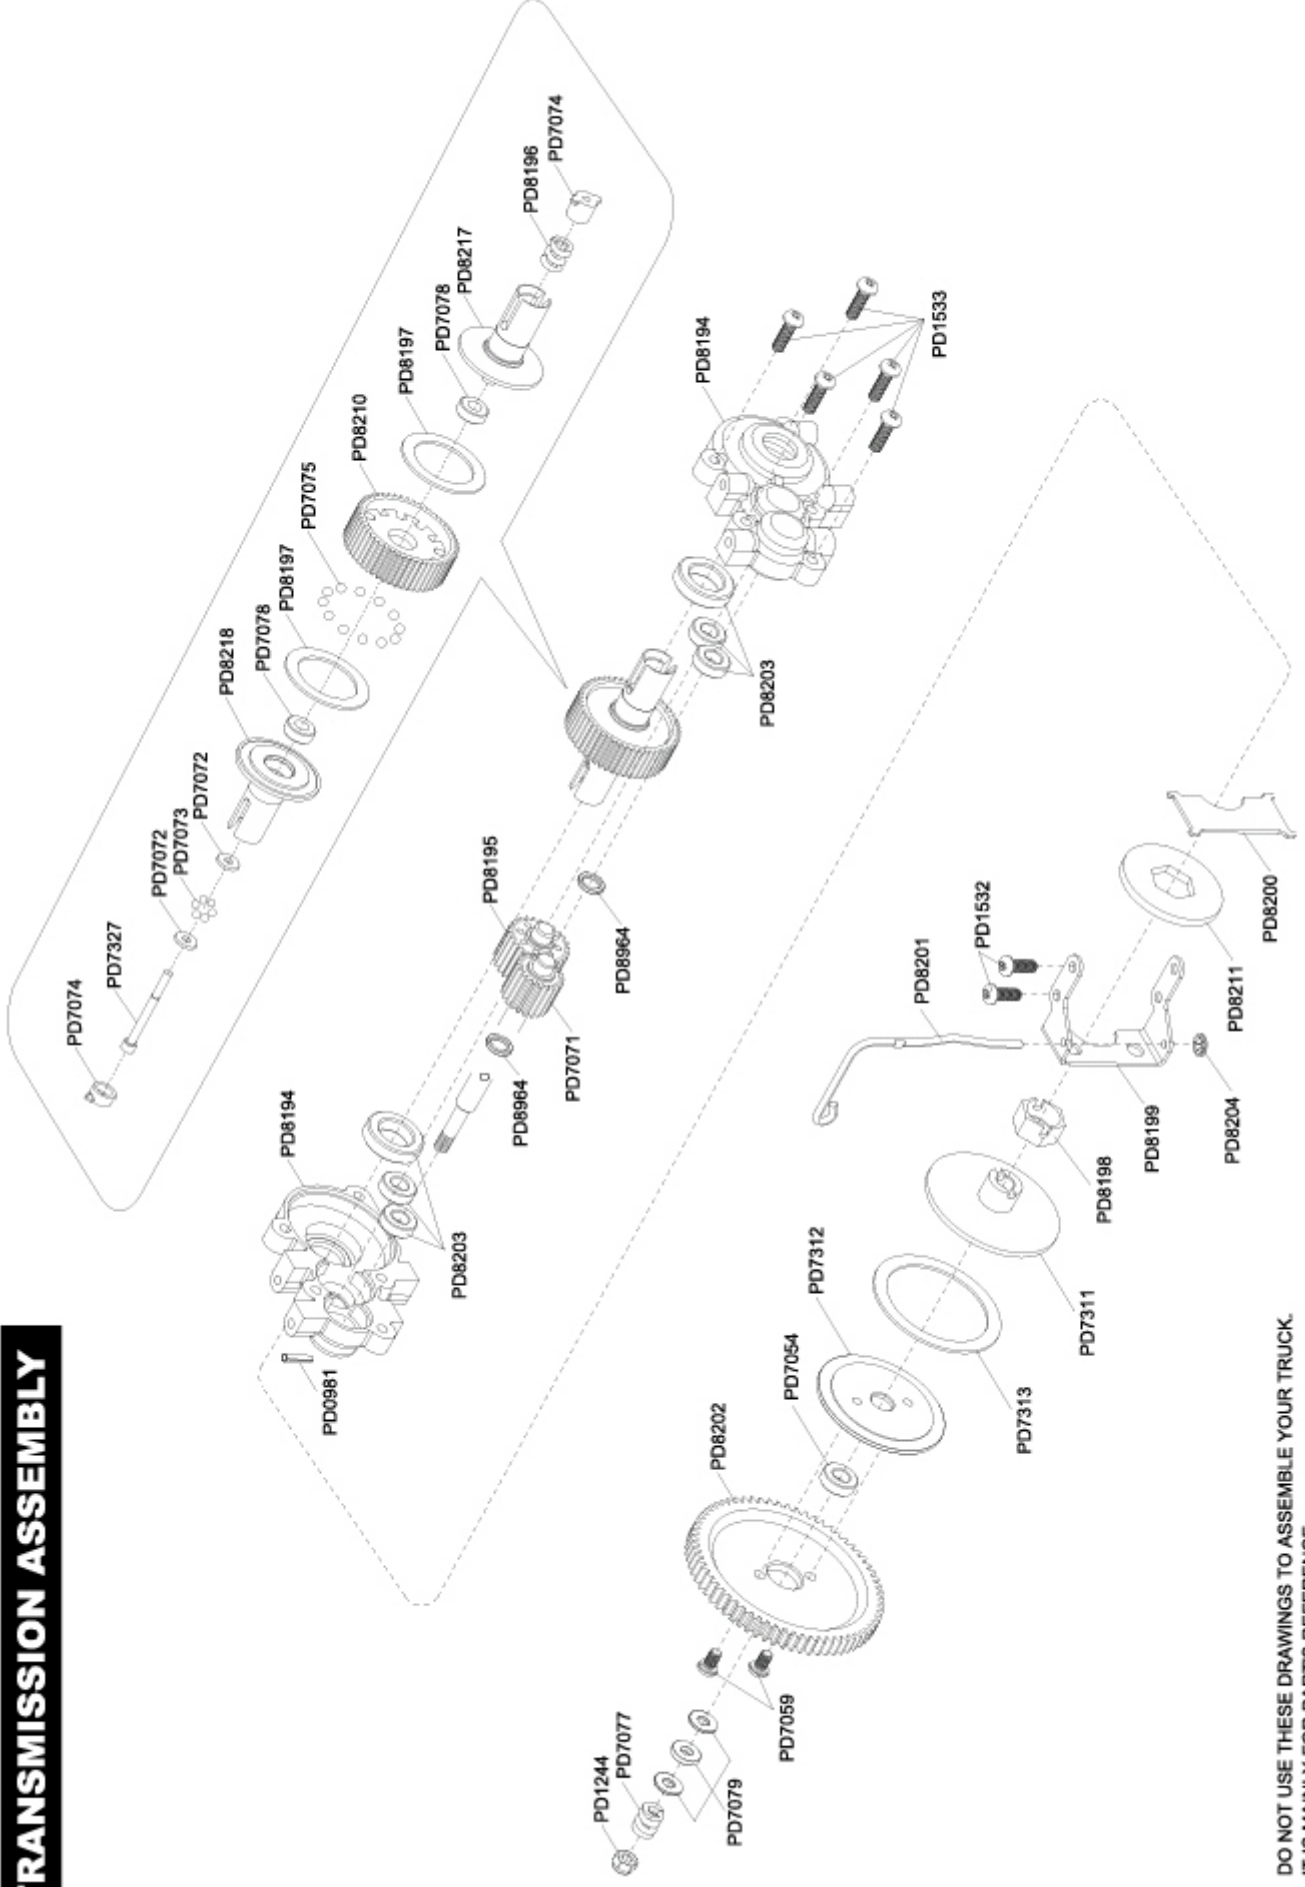

TRANSMISSION ASSEMBLY

! DO NOT USE THESE DRAWINGS TO ASSEMBLE YOUR TRUCK.
IT IS MAINLY FOR PARTS REFERENCE.