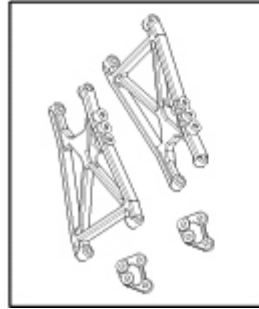

PD8095 SHOCK COLLAR

PHOENIX GT PARTS LIST

PD8097 SHOCK INNER O-RING

PD8098 SHOCK PISTON

PD8099 SHOCK CLIP

PD8151 CLUTCH SHOE & ASS.

PD8152 REAR BUMPER

PD8153 TRANSMISSION BRACE

PD8154 PULL START ENG. MOUNT

PD8155 TRANSMISSION MOUNT

PD8156 THROTTLE SERVO MOUNT

PD8157 FRONT BULKHEAD

PD8158 ALUM. BULKHEAD SUPPORT

PD8159 LEFT & RIGHT A-ARMS

PD8160 FRONT OUTER HING PIN

PD8161 FRONT INNER HING PIN

PD8162 STEERING BLOCK

PD8163 STEERING BLOCK ARM

PD8164 FRONT AXLE

PD8165 KINGPIN

PD8166 SERVO SAVER SET

PD8167 ALUM. NOSE BRACE TUBE

PD8168 FRONT BODY MOUNT SET

PD8169 DRAG LINK

PD8170 TURNBUCKLE SET

PD8171 REAR BULKHEAD

PHOENIX GT PARTS LIST

PD8172 REAR SUSPENSION
ARM

PD8173 REAR INNER HING
PIN

PD8174 REAR OUTER HING
PIN

PD8175 HUB CARRIER

PD8176 REAR BODY MOUNT
SET