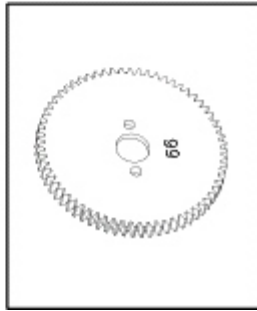

PD8203 BALL BEARING SET (2)