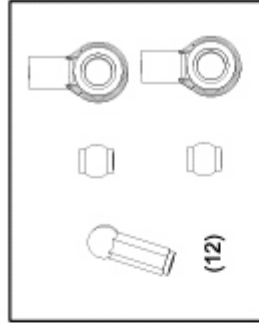

PD8170 TURNBUCKLE SET

PD8171 REAR BULKHEAD

PHOENIX GT PARTS LIST

PD8172 REAR SUSPENSION
ARM

PD8173 REAR INNER HING
PIN

PD8174 REAR OUTER HING
PIN

PD8175 HUB CARRIER

PD8176 REAR BODY MOUNT
SET