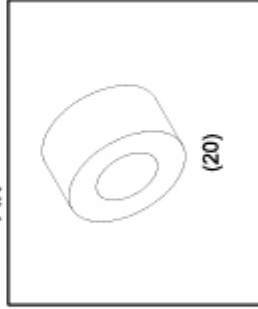

PD8174 REAR OUTER HING
PIN

PD8180 SERVO SAVER
SCREWS