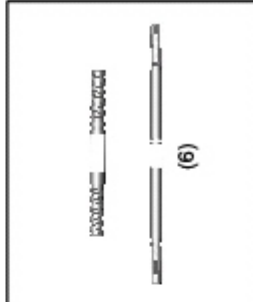

PD1301 SELF-LOCK NUT

PD1304 SELF-LOCK NUT

PD8224 OPTIONAL ENGINE MOUNT
(FITS PULL START ENGINE)

PD8222 STAINLESS STEEL
TURNBUCKLE SET
(6)