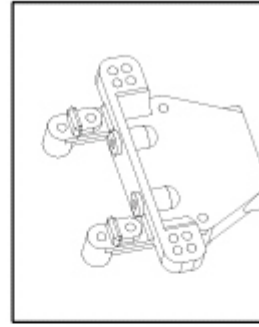

PD8171 REAR BULKHEAD