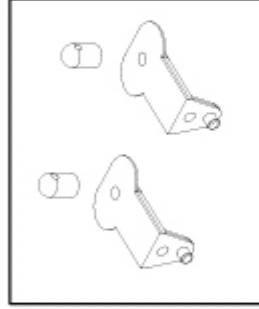

PD8170 TURNBUCKLE SET

PD8171 REAR BULKHEAD

PHOENIX GT PARTS LIST

PD8172 REAR SUSPENSION
ARM

PD8173 REAR INNER HING
PIN

PD8174 REAR OUTER HING
PIN

PD8175 HUB CARRIER

PD8176 REAR BODY MOUNT
SET