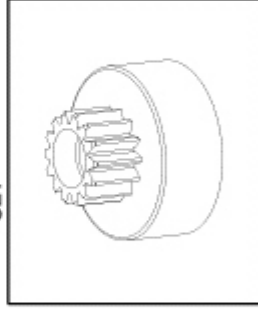

PD8170 TURNBUCKLE SET

PD8171 REAR BULKHEAD

PHOENIX GT PARTS LIST

PD8172 REAR SUSPENSION
ARM

PD8173 REAR INNER HING
PIN

PD8174 REAR OUTER HING
PIN

PD8175 HUB CARRIER

PD8176 REAR BODY MOUNT
SET

PD8177 BALL CUP SET
(12)

PD8178 O-RING
(20)

PD8179 SHAFT STOPPER
(20)

PD8180 SERVO SAVER
SCREWS

PD8181 FUEL TANK

PD8182 CLUTCH BELL 15T

PD8183 THROTTLE/BRAKE
LINKAGE

PD8184 BLACK FOAM