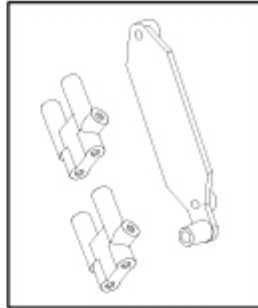

PD8095 SHOCK COLLAR

PHOENIX GT PARTS LIST

PD8097 SHOCK INNER O-RING

PD8098 SHOCK PISTON

PD8099 SHOCK CLIP

PD8151 CLUTCH SHOE & ASS.

PD8152 REAR BUMPER

PD8153 TRANSMISSION BRACE

PD8154 PULL START ENG. MOUNT

PD8155 TRANSMISSION MOUNT

PD8156 THROTTLE SERVO MOUNT

PD8157 FRONT BULKHEAD

PD8158 ALUM. BULKHEAD SUPPORT

PD8159 LEFT & RIGHT A-ARMS

PD8160 FRONT OUTER HING PIN

PD8161 FRONT INNER HING PIN